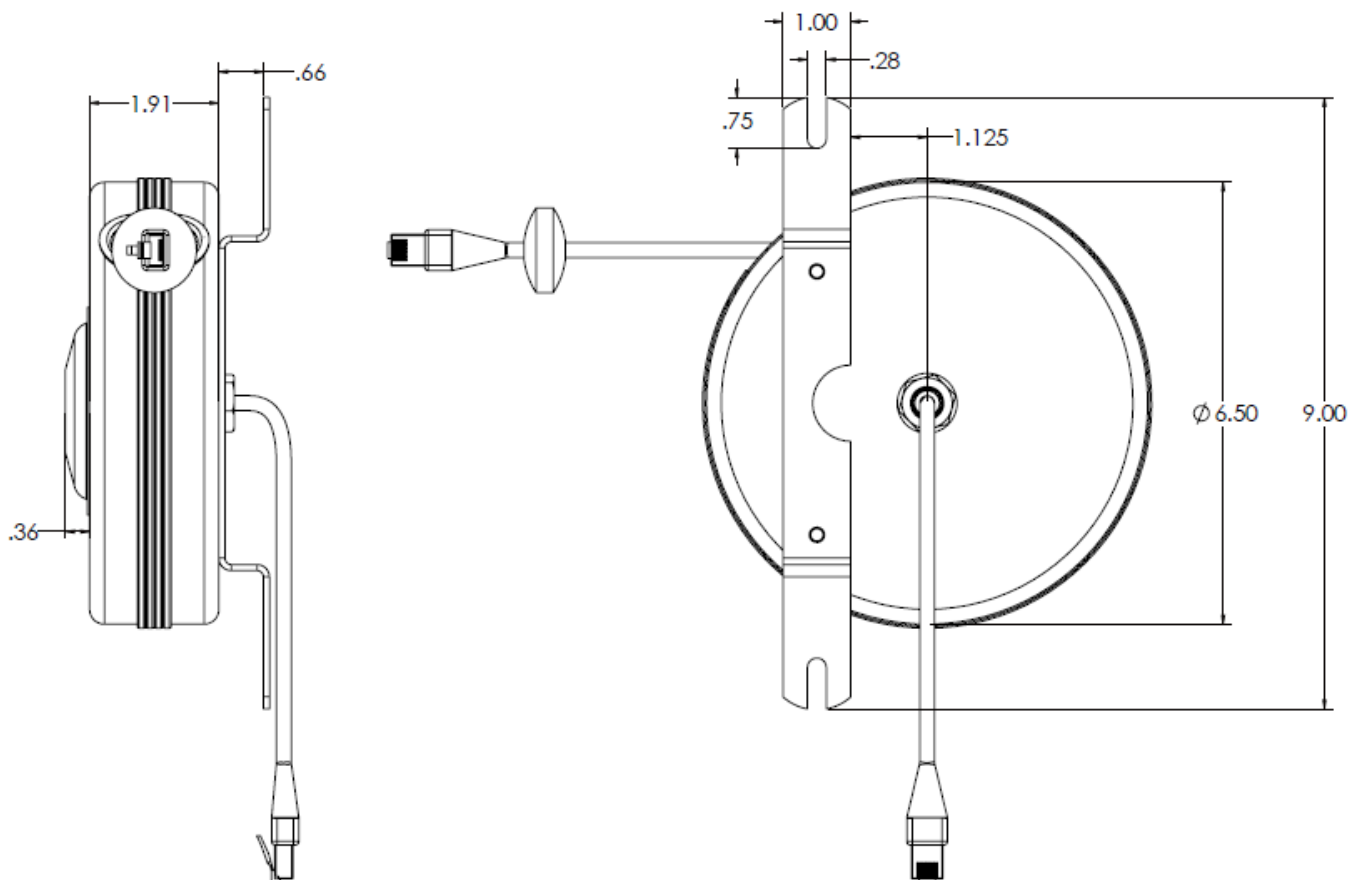

<b>PART NUMBER</b>	<b>D200994-2</b>
<b>SPEC NUMBER</b>	<b>198543</b>
<b>DESCRIPTION</b>	<b>CAT6 Cable Reel, 4 twisted pair 6.5" Case</b>

<b>RETRACTABLE CORD</b>		<b>FIXED PIGTAIL</b>
<b>TYPE</b>	CAT6 shielded, 500MHz	CAT6 shielded, 500MHz
<b>LENGTH</b>	15 feet	3 feet
<b>TERMINATION</b>	RJ45 cable end	RJ45 cable end
<b>COLOR</b>	Gray, PVC jacket	Gray, PVC jacket
<b>BALL STOP</b>	Black Rubber Bumper	n/a
<b>HOUSING</b>		
<b>SIZE</b>	6.5" Housing	
<b>COLOR</b>	Black	
<b>MOUNTING</b>	Off -Center Bracket	
<b>ASSEMBLY RATING</b>	2A, 30V	

DRAWING FOR REFERENCE ONLY