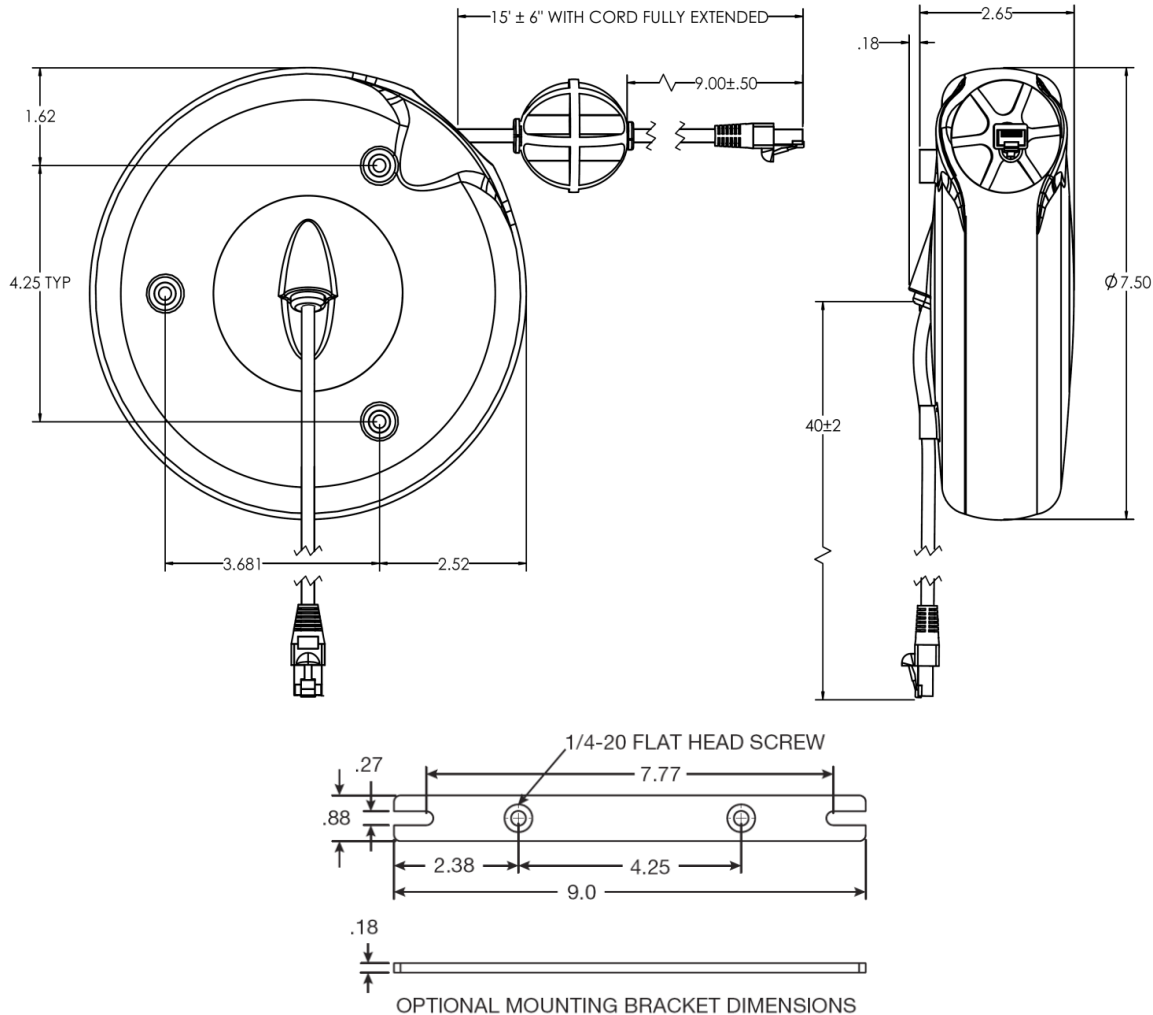

	Without Mounting Bracket	With Mounting Bracket
PART NUMBER	301172-1	301172-2
SPEC NUMBER	199052	199054
DESCRIPTION	CAT6 Cable Reel, 4 twisted pair, 7.5" Case	CAT6 Cable Reel, 4 twisted pair, 7.5" Case

RETRACTABLE CORD		FIXED PIGTAIL
TYPE	CAT6 unshielded, 550MHz	CAT6 unshielded, 550MHz
LENGTH	25 feet	3 feet
TERMINATION	RJ45 cable end	RJ45 cable end
COLOR	Black	Black
BALL STOP	Black plastic ball stop	n/a
HOUSING		
SIZE	7.5" Diameter Housing	
COLOR	Black	
MOUNTING	(3) 1/4-20 PEM Inserts (3/16" powder coated steel optional mounting bracket)	
ASSEMBLY RATING	2A, 30V	

DRAWING FOR REFERENCE ONLY