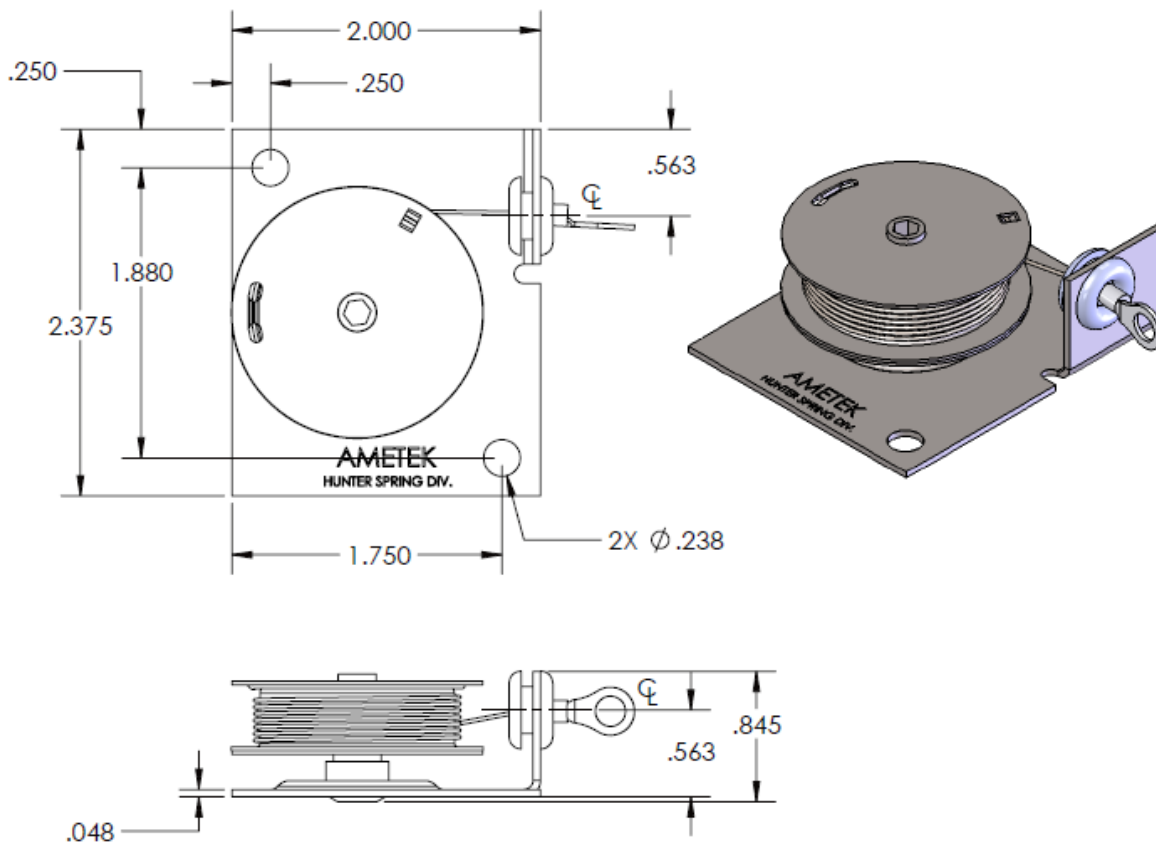

PART NUMBER	ML-3943
SPEC NUMBER	192420
DESCRIPTION	BASE MOUNTED REEL
SPRING	301 SS SPIR'ATOR
CABLE TYPE	.024" DIA. 7 X 3 SS
CABLE LENGTH	81" (approx travel)
BASE	STEEL, ZINC COATED
DRUM	STAINLESS STEEL

RETRACTING LOAD TO BE .50# MIN @ 2 TURNS FROM SOLID

DRAWING FOR REFERENCE ONLY
REV A 031313