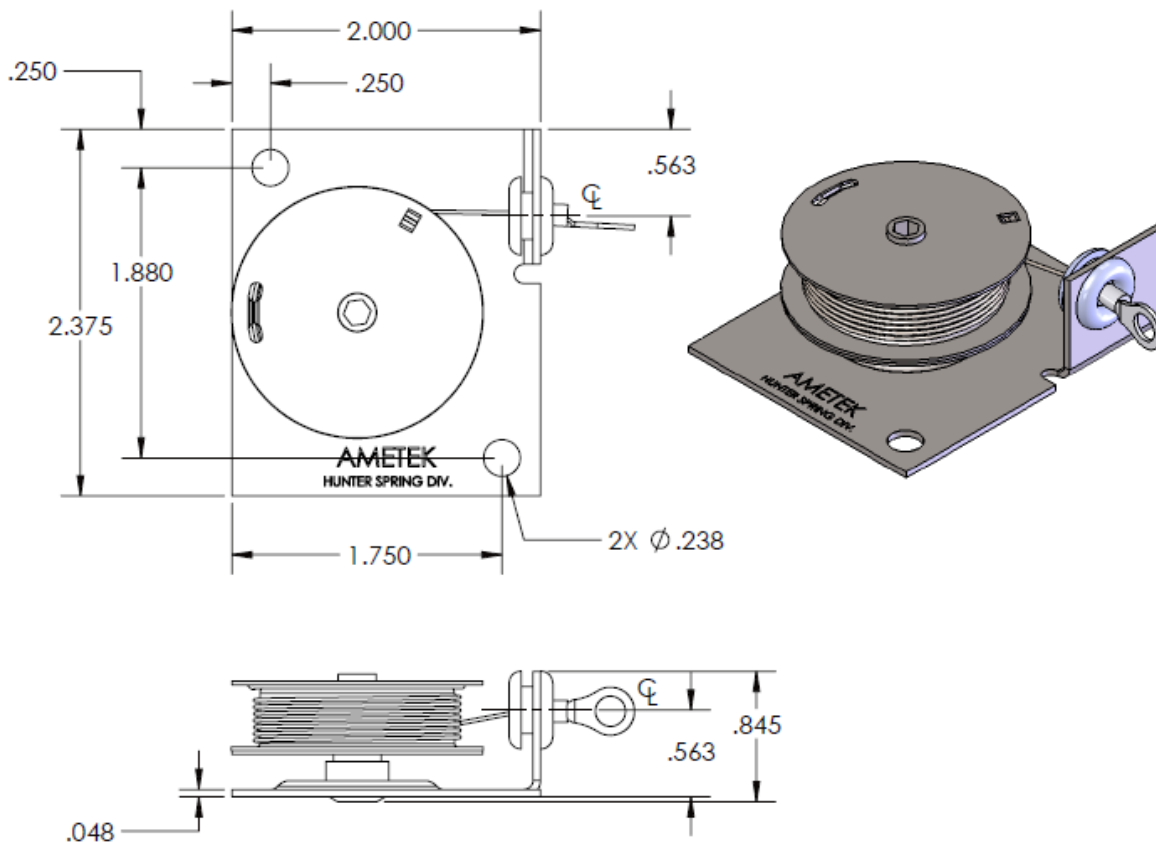

<b>PART NUMBER</b>	<b>ML-3946</b>
<b>SPEC NUMBER</b>	<b>192425</b>
<b>DESCRIPTION</b>	<b>BASE MOUNTED REEL</b>
<b>SPRING</b>	<b>301 SS SPIR'ATOR</b>
<b>CABLE TYPE</b>	<b>.024" DIA. 7 X 3 SS</b>
<b>CABLE LENGTH</b>	<b>49" (approx travel)</b>
<b>BASE</b>	<b>STEEL, ZINC COATED</b>
<b>DRUM</b>	<b>STAINLESS STEEL</b>

**RETRACTING LOAD TO BE 1.12# MIN @ 2 TURNS FROM SOLID**

DRAWING FOR REFERENCE ONLY  
REV A 031313