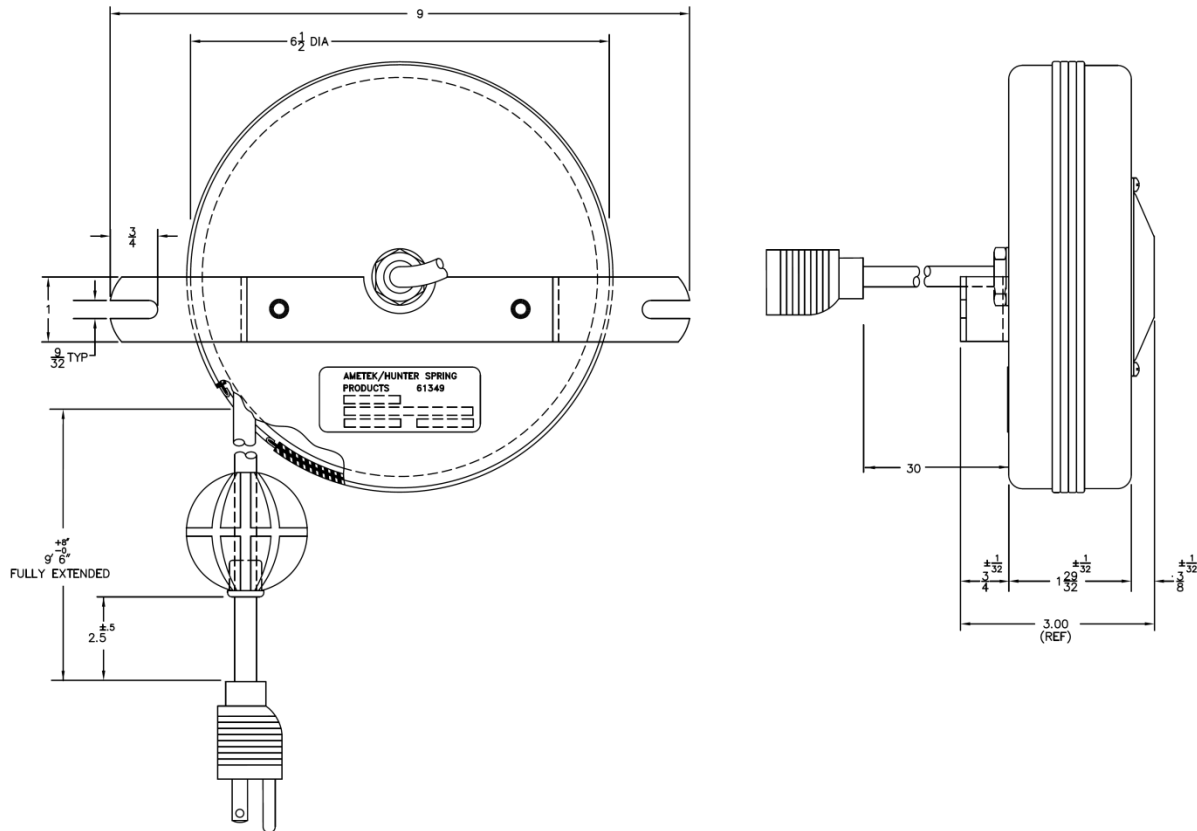

PART NUMBER	D201030-1
SPEC NUMBER	198365
DESCRIPTION	Cord Reel, 6.5" Case

	RETRACTABLE CORD	FIXED PIGTAIL
TYPE	16/3 SJT	16/3 SJT
LENGTH	10 feet	30 inches
TERMINATION	Black molded NEMA 5-15 male	Black molded NEMA 5-15 female
COLOR	Black	Black
BALL STOP	Black plastic ball stop	n/a
HOUSING		
SIZE	6.5" Housing	
COLOR	Black	
MOUNTING	Center Bracket	
RATING & APPROVALS	10A, 125V, UL355	

DRAWING FOR REFERENCE ONLY