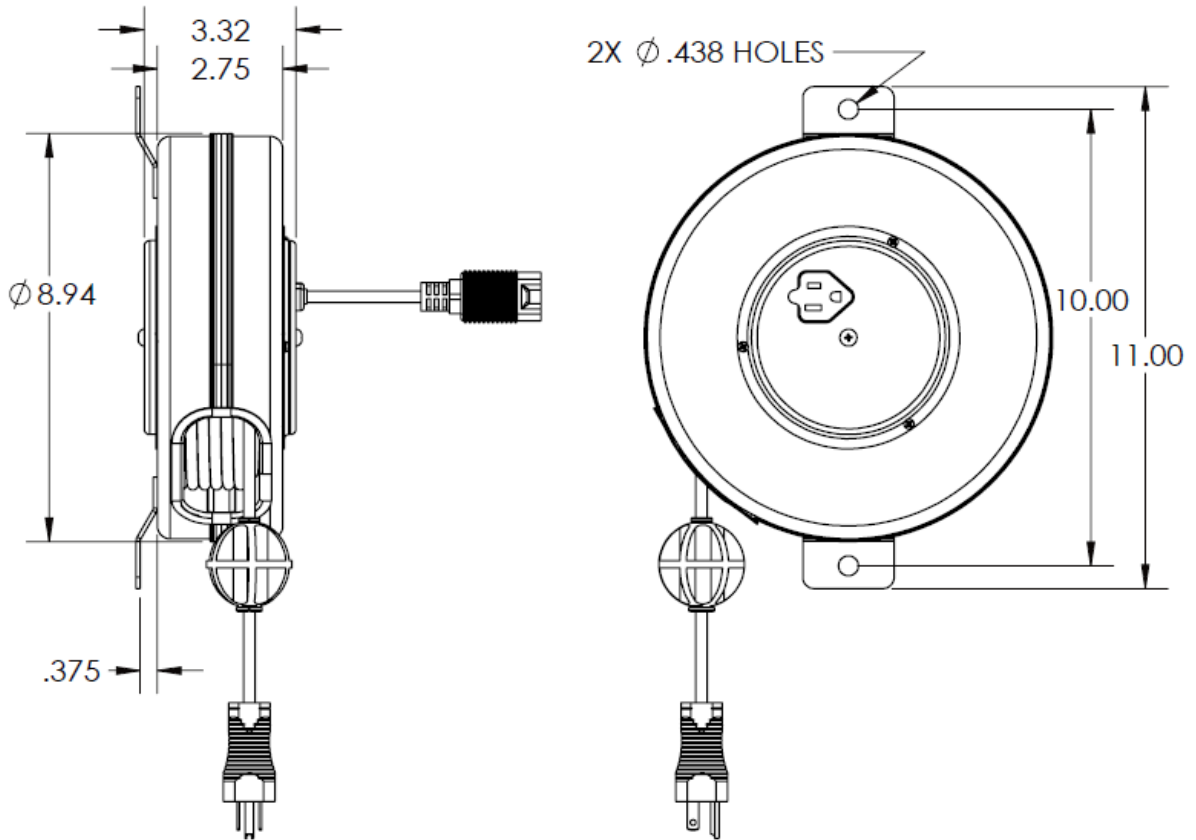

PART NUMBER	D201063-1
SPEC NUMBER	198373
DESCRIPTION	Electric Cable Reel, 9" Case

	RETRACTABLE CORD	FIXED PIGTAIL
TYPE	16/3 SJTW	16/3 SJTOW
LENGTH	25 feet	30 inches
TERMINATION	NEMA 5-15 Male Plug	NEMA 5-15 Female Receptacle
COLOR	Black	Black
BALL STOP	Black rubber ball stop	n/a
HOUSING		
SIZE	9" housing	
COLOR	Black	
MOUNTING	Center Tabs	
RATING & APPROVALS	10A, 125V	

DRAWING FOR REFERENCE ONLY