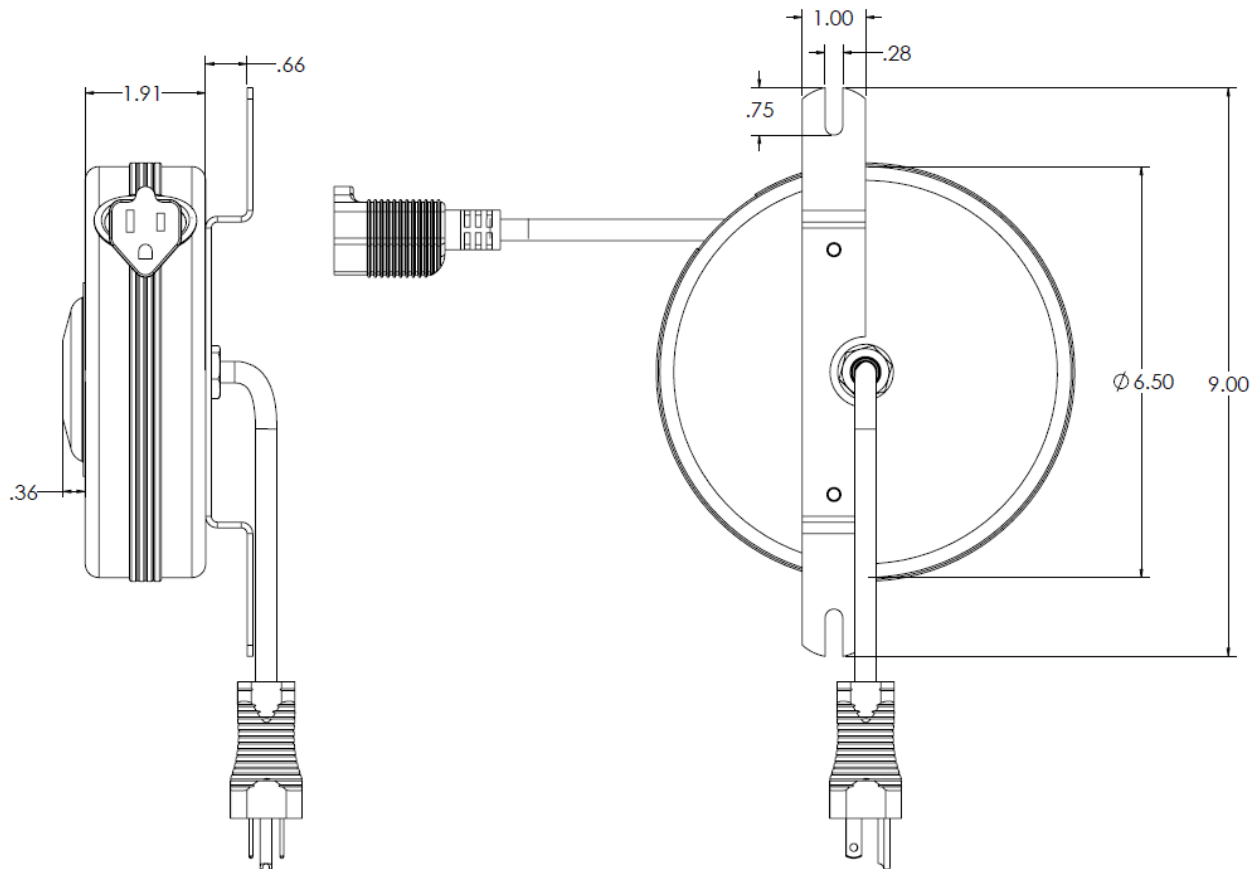

PART NUMBER	D201070-1
SPEC NUMBER	198376
DESCRIPTION	Electric Cable Reel, 6.5" Case

	RETRACTABLE CORD	FIXED PIGTAIL
TYPE	16/3 SJT	16/3 SJT
LENGTH	10 feet	18 inches
TERMINATION	NEMA 5-15 Female Receptacle	NEMA 5-15 Male Plug
COLOR	Black	Black
BALL STOP	None	n/a
HOUSING		
SIZE	6.5" Housing	
COLOR	Black	
MOUNTING	Center Bracket	
RATING & APPROVALS	10A, 125V, UL355	

DRAWING FOR REFERENCE ONLY